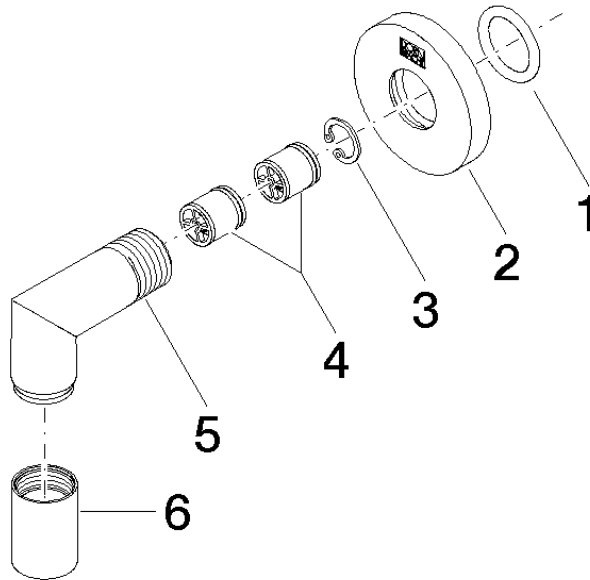

EDITION PRO Wall elbow - Chrome

28 450 626

- 3/8" shower outlet
- rosette Ø 55 mm
- 1/2" connection

Intrinsic protection against back flow.

	Chrome	28 450 626-00
	Matte Black	28 450 626-33
	Brushed Chrome	28 450 626-93

EDITION PRO Wall elbow - Chrome

28 450 626

mm [inches]

Certificates

WRAS_1811077. Belgaqua_21-381-27_7.

EDITION PRO Wall elbow - Chrome

28 450 626

Spare parts list

No.	Item Number	Name	Quantity used	Delivery time
1	90 14 10 026 00 90	seal	1	2
2	09 27 22 503-00	rosette	1	10
3	09 16 01 014 90	ring	1	2
4	90 23 01 141 00 90	back-flow preventer	1	2
5	09 11 03 036-00	connection	1	10
6	90 21 02 069 00-00	cover	1	10